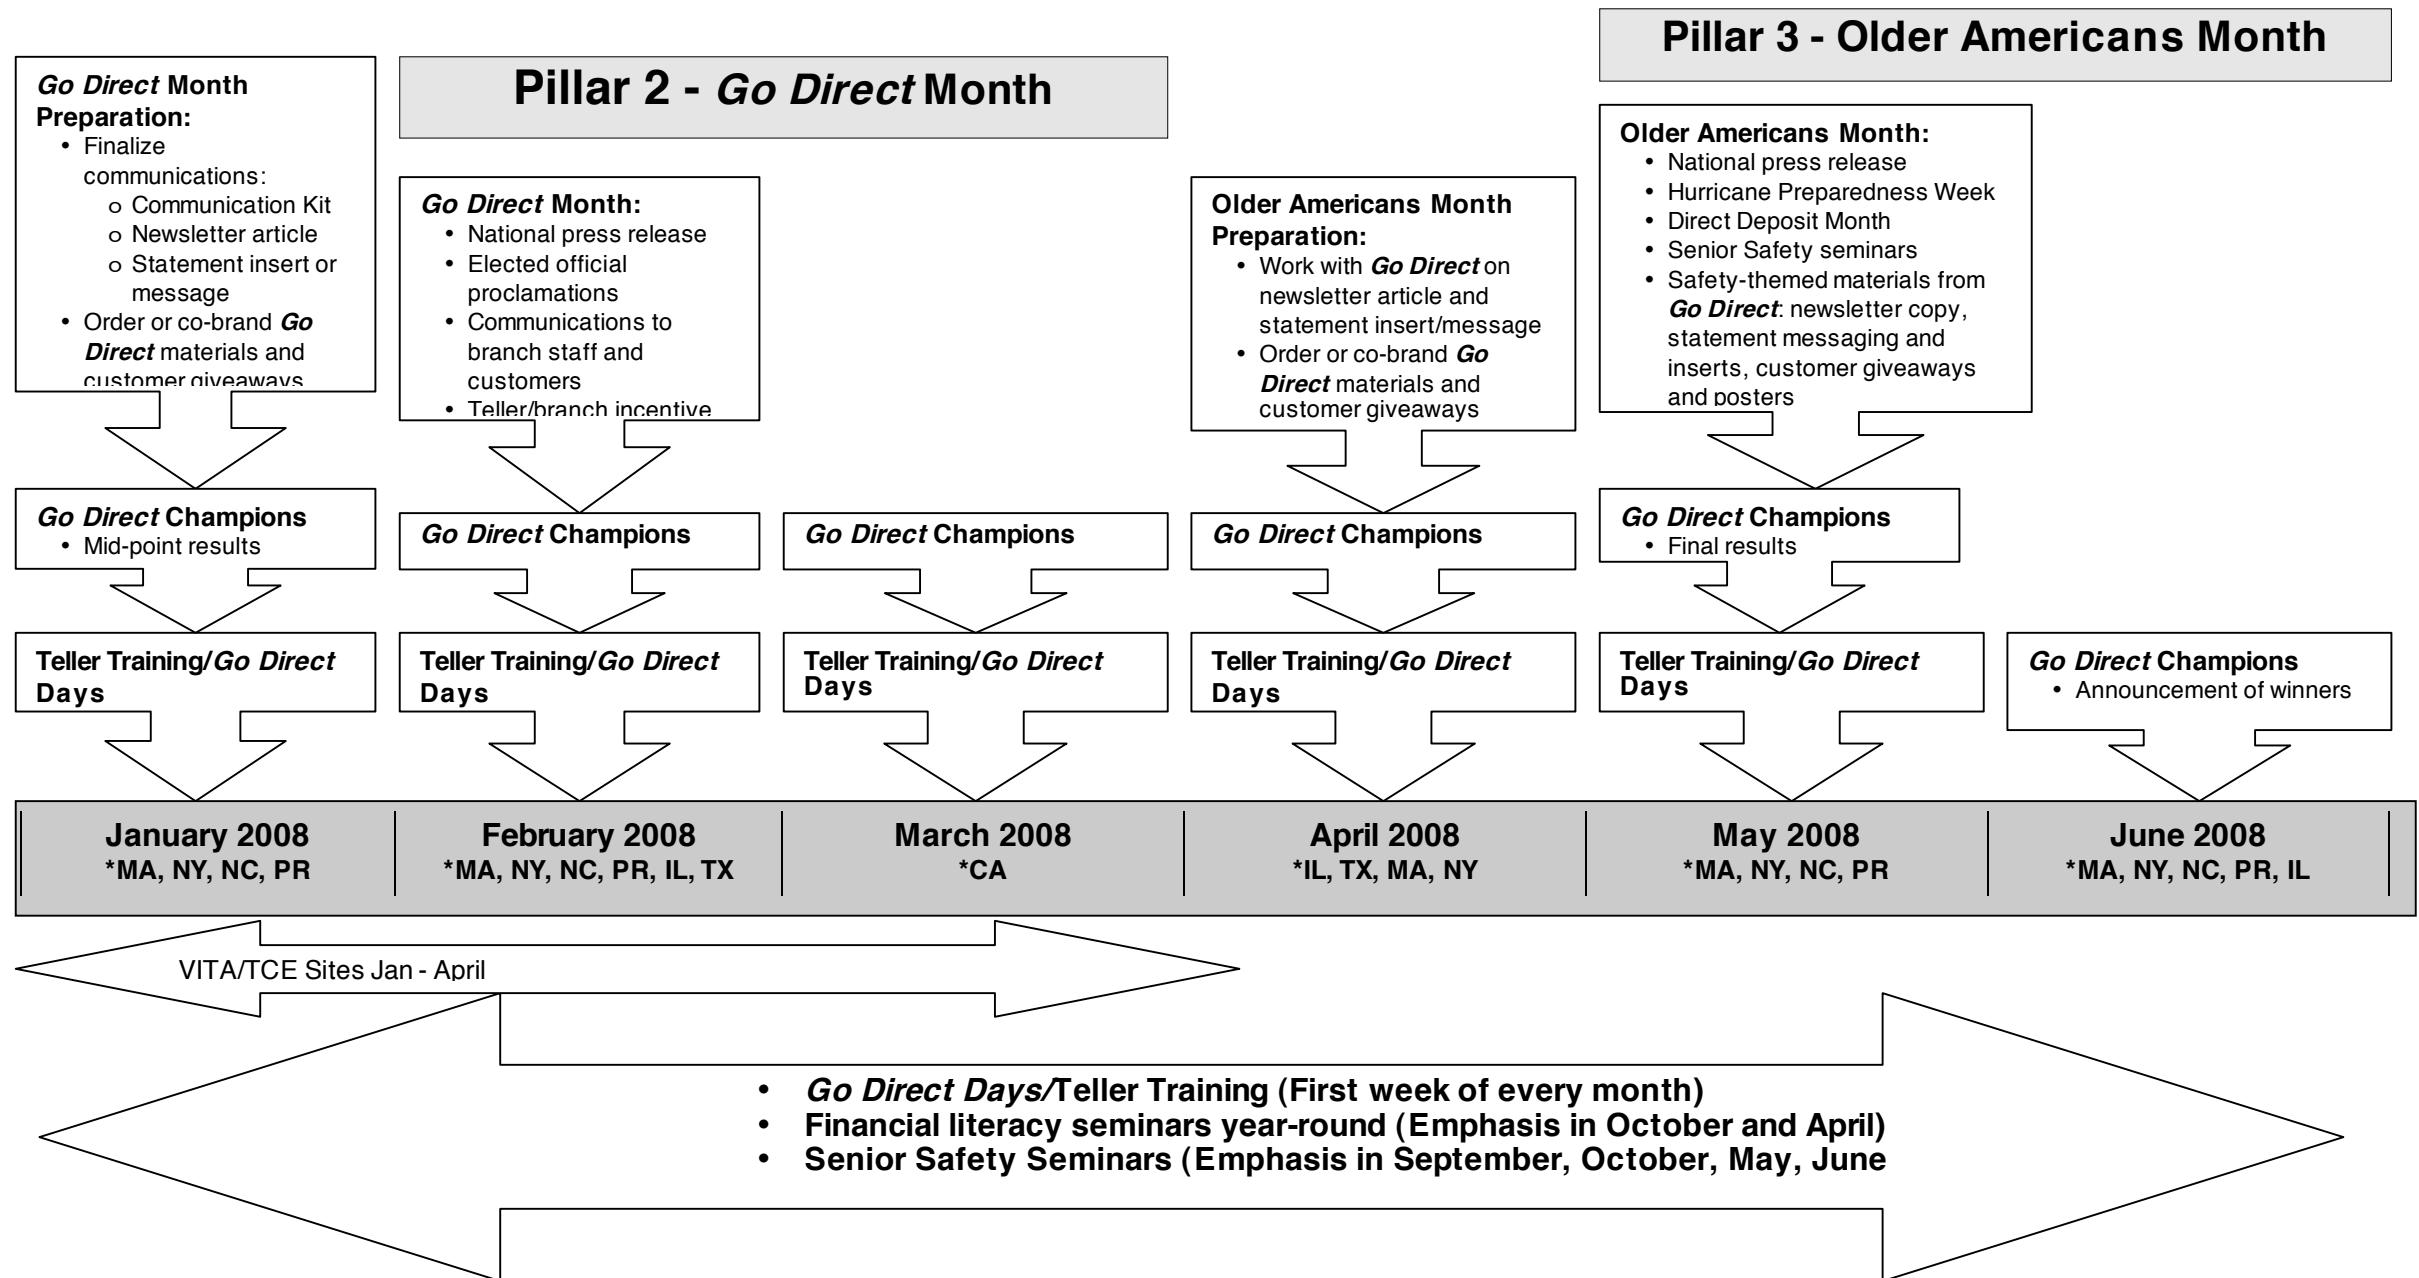

# Go Direct Year 3 Programming Calendar Financial Institutions – 2007-2008

\*Indicates Social Security and Supplemental Security Income check inserts schedule in *Go Direct* target markets.

# Go Direct Year 3 Programming Calendar Financial Institutions – 2007-2008

\*Indicates Social Security and Supplemental Security Income check inserts schedule in **Go Direct** target markets.