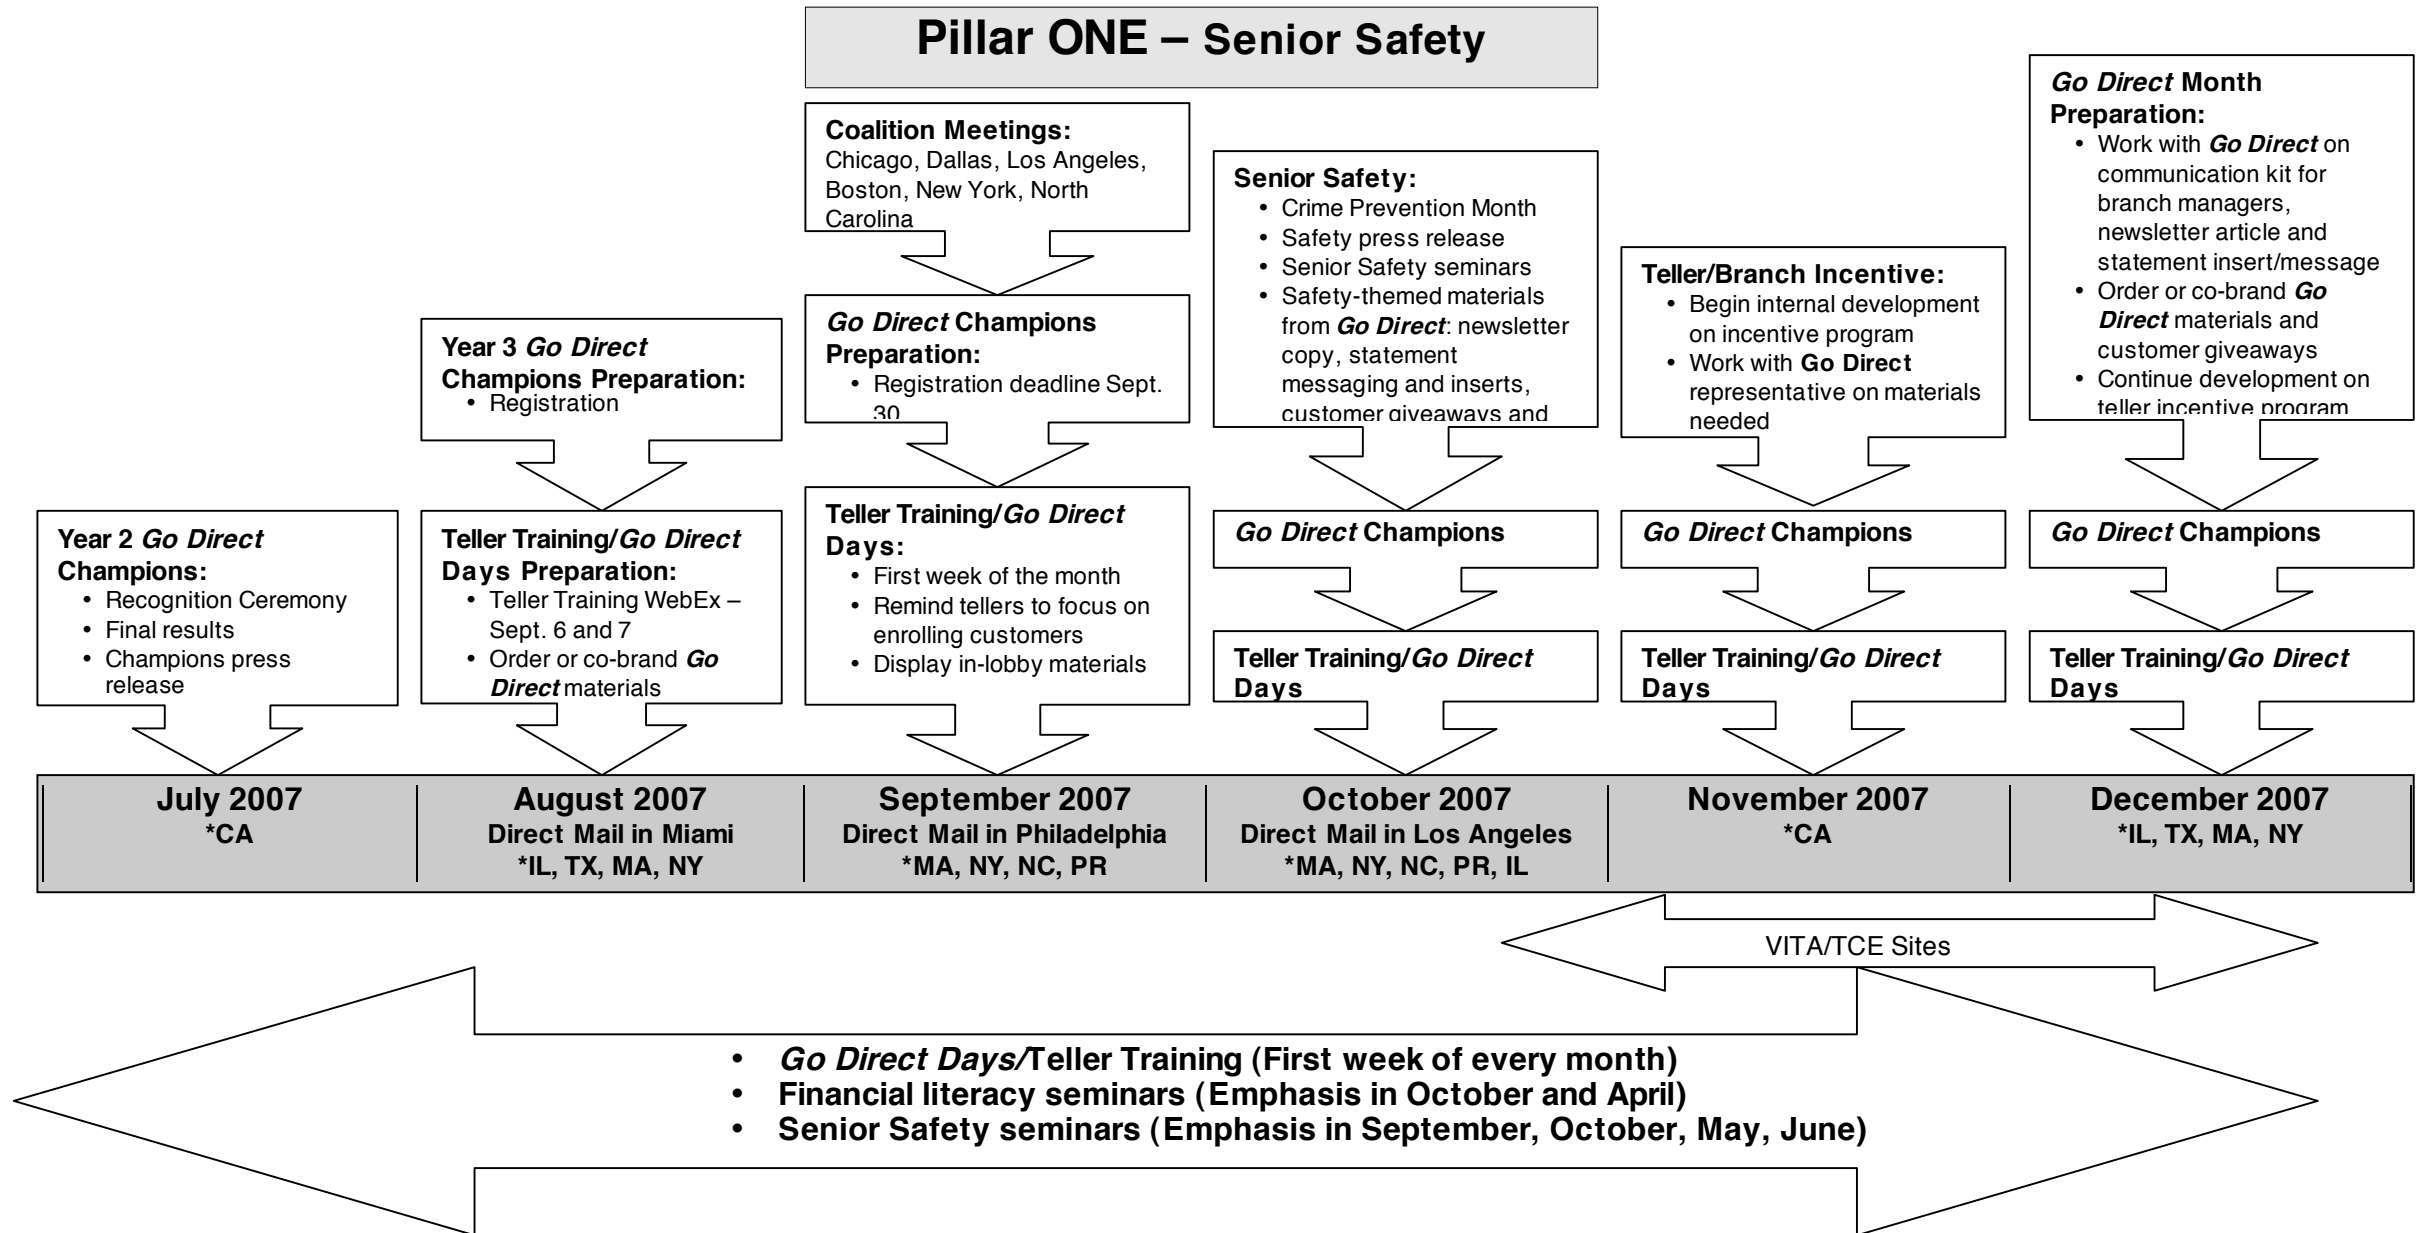

# Go Direct Year 3 Programming Calendar Financial Institutions – 2007-2008

\*Indicates Social Security and Supplemental Security Income check inserts schedule in *Go Direct* target markets.

# Go Direct Year 3 Programming Calendar Financial Institutions – 2007-2008

\*Indicates Social Security and Supplemental Security Income check inserts schedule in **Go Direct** target markets.